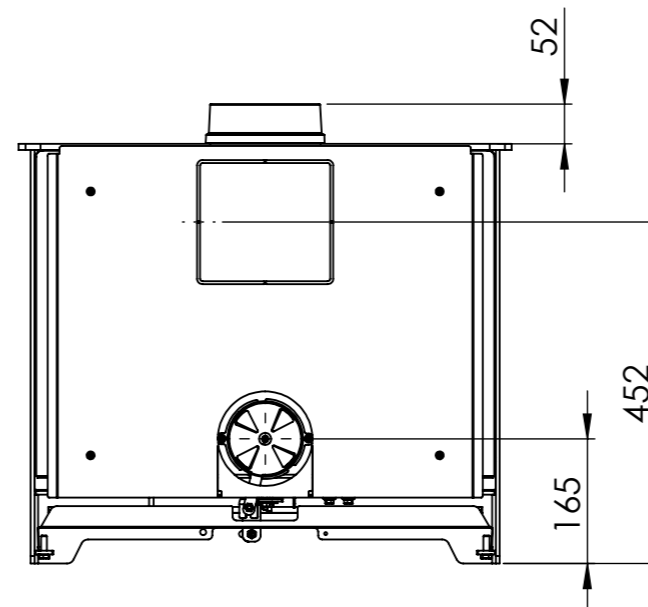

Serie	Inspire
Description	Inspire 55

\* 150 mm with insulation/ shielding of the flue gas connector