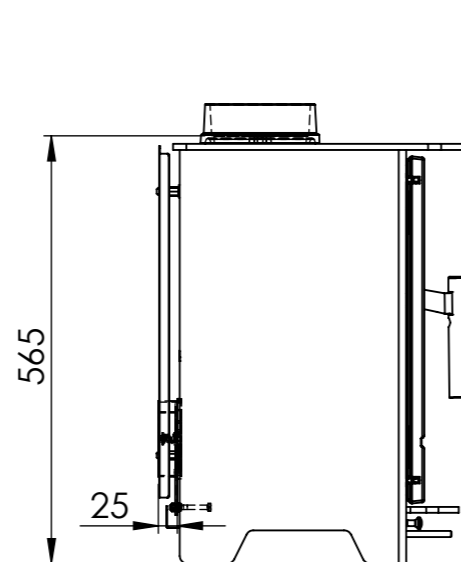

Serie	Inspire
Description	Inspire 55

\* 150 mm with insulation/ shielding of the flue gas connector