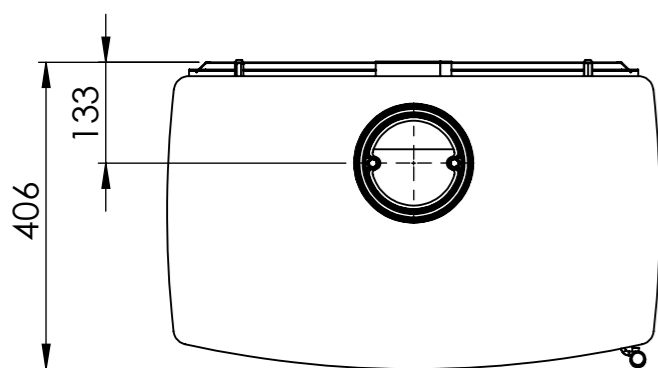

Serie	Inspire
Description	Inspire 55

\* 150 mm with insulation/ shielding of the flue gas connector