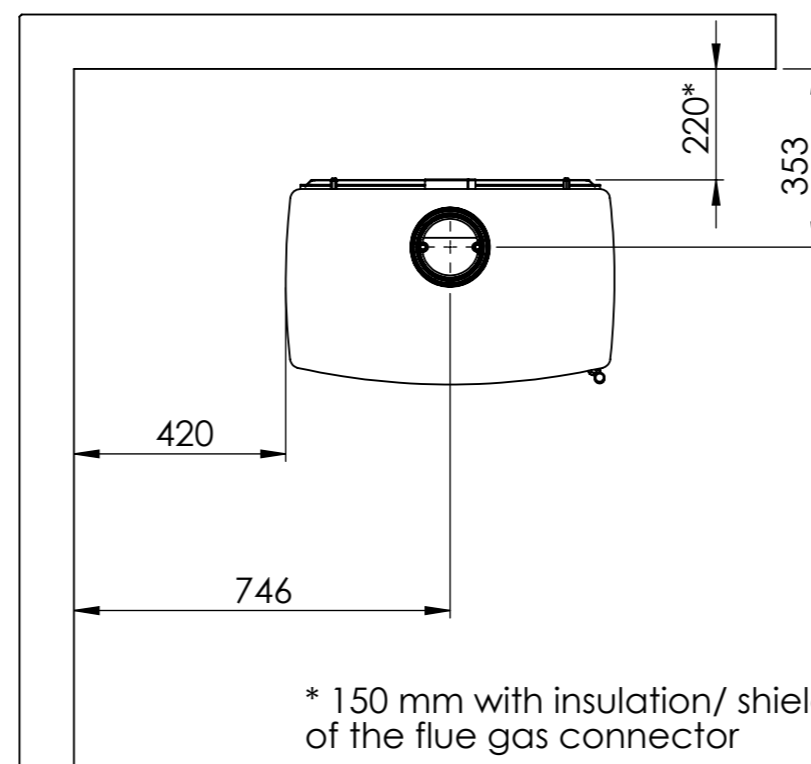

Serie	Inspire
Description	Inspire 55

\* 150 mm with insulation/ shielding of the flue gas connector