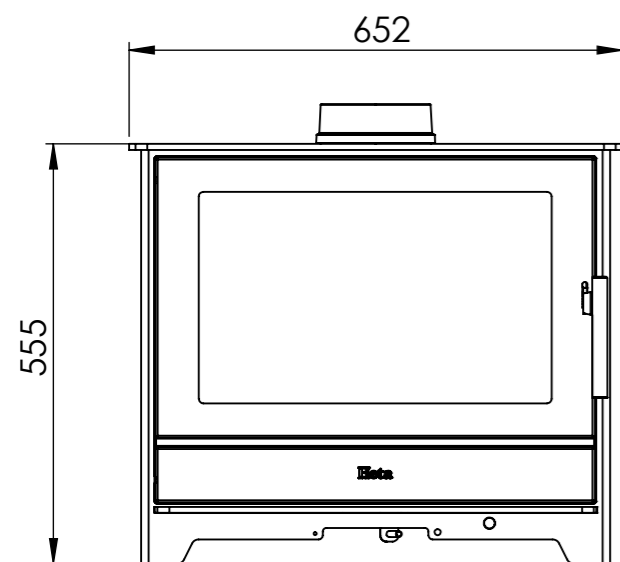

Serie	Inspire
Description	Inspire 55

\* 150 mm with insulation/ shielding of the flue gas connector